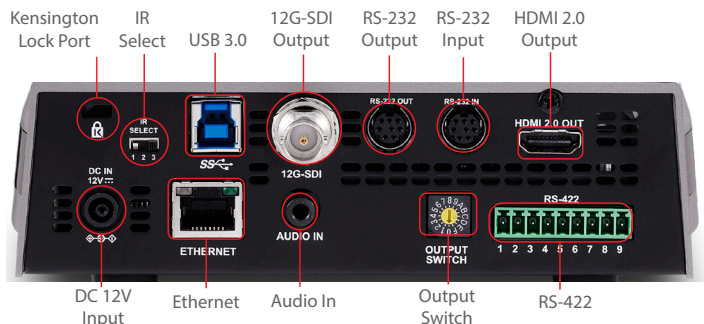

I/O CONNECTIONS

Lumens®

Lumens Integration, Inc.
4116 Clipper Court
Fremont, CA, 94538
Phone: +1-866-600-0988
Fax: +1-510-252-1389

Lumens Europe
De Nayerstraat 17 9470
Denderleeuw Belgium
Phone : +32-473-58-38-95
Fax : +32-2-452-76-00

www.MyLumens.com